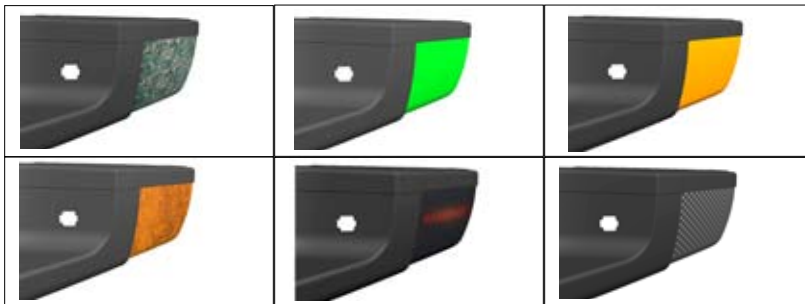

VERSABUMPER™

The VersaBumper™ is just that—a versatile bumper that can have any look you want. Just change claddings to get a new color and style. It's made from resilient, corrosion-resistant materials to give it more strength and impact resistance than conventional truck bumpers. These materials ensure it is compliant with OEM impact requirements, meaning there's low insurance and damageability costs.

FEATURES

- Various colors, patterns and textures
- Improves fuel efficiency
- Personalize your truck with your graphics!
- 12–20 lbs. lighter than conventional bumpers
- Corrosion resistant
- Highly impact resistant
- 300 lbs. of step loading
- Compatible with OEM impact requirements
- Made of recycled materials
- Painted with environmentally-friendly products
- Low insurance / damageability costs
- COMING SOON: Built-in features including an electrical outlet, first aid kit, speakers, tool kit and hitch accessories

CUSTOM CLADDINGS

Customize and stylize with easily changeable custom claddings. The claddings come in a variety of colors, textures, patterns and geometries. You can also add your artwork to your bumper. Simply send us your image, whether it's your company's logo, your own creation or anything else you can imagine. The cladding can also be can be backlit, which provides a unique lighting opportunity.